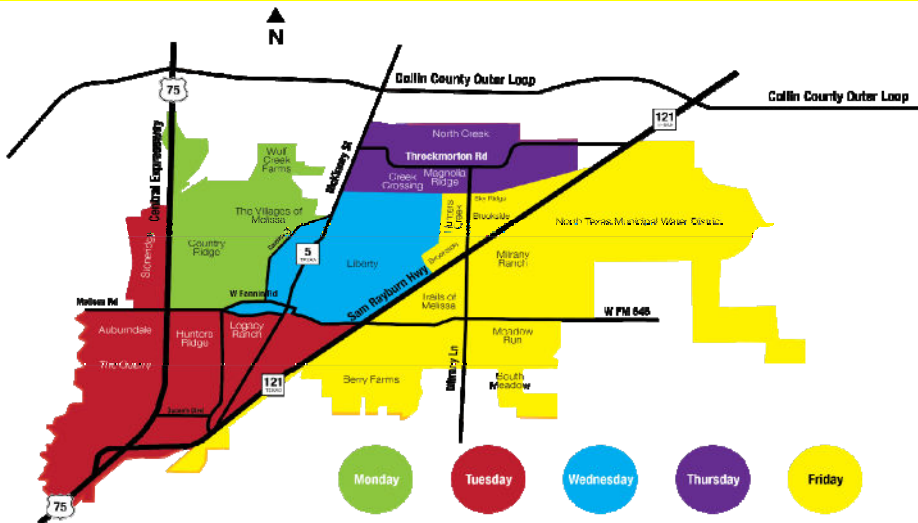

JULY						
S	M	T	W	TH	F	S
	1	2	3	4	5	6
7	8	9	10	11	12	13
14	15	16	17	18	19	20
21	22	23	24	25	26	27
28	29	30	31			

AUGUST						
S	M	T	W	TH	F	S
				1	2	3
4	5	6	7	8	9	10
11	12	13	14	15	16	17
18	19	20	21	22	23	24
25	26	27	28	29	30	31

SEPTEMBER						
S	M	T	W	TH	F	S
1	2	3	4	5	6	7
8	9	10	11	12	13	14
15	16	17	18	19	20	21
22	23	24	25	26	27	28
29	30					

OCTOBER						
S	M	T	W	TH	F	S
		1	2	3	4	5
6	7	8	9	10	11	12
13	14	15	16	17	18	19
20	21	22	23	24	25	26
27	28	29	30	31		

NOVEMBER						
S	M	T	W	TH	F	S
					1	2
3	4	5	6	7	8	9
10	11	12	13	14	15	16
17	18	19	20	21	22	23
24	25	26	27	28	29	30

DECEMBER						
S	M	T	W	TH	F	S
1	2	3	4	5	6	7
8	9	10	11	12	13	14
15	16	17	18	19	20	21
22	23	24	25	26	27	28
29	30	31				

ENSURE BULK ITEMS AT CURB NO LATER THAN 7:00 A.M. ON SERVICE DAY

 DENOTES OBSERVED HOLIDAY

BULK PICKUP SCHEDULE	
BULK PICKUP WILL BEGIN ON THE FRIDAY THAT FALLS IN THE FIRST FULL WEEK OF EACH MONTH	
IF TRASH DAY IS	THEN BULK DAY IS
Monday/Tuesday	1st FRIDAY
Wednesday	2nd FRIDAY
Thursday	3rd FRIDAY
Friday	4th FRIDAY