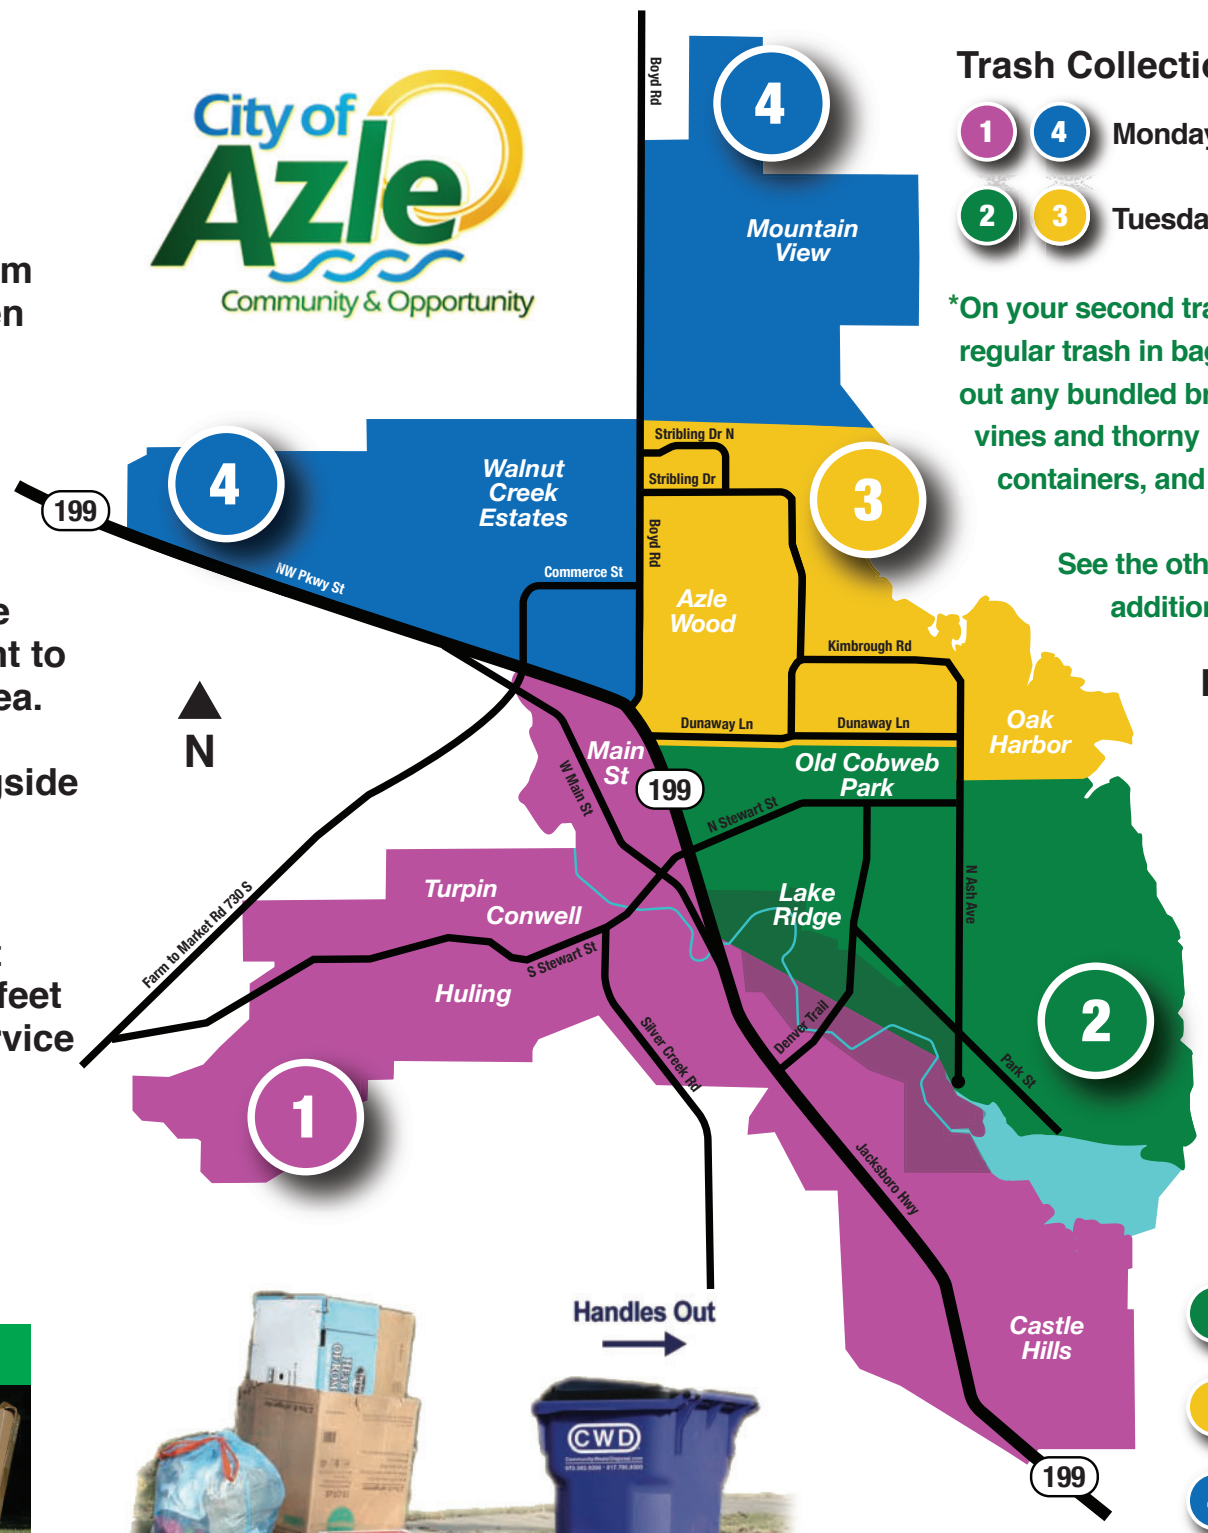

972.392.9300

Trash & Recycling Services

 **TRASH** will be collected twice a week. Please see the map at right to determine the pickup days for your area.

Place all items out no later than 7:00 am on your pickup day for service between 7:00 am and 7:00 pm.

All household **TRASH** must be placed in bags and/or customer-owned containers.

 **RECYCLING** will be collected once a week. Please see the map at right to determine the pickup days for your area.

Place your **RECYCLABLES** in or alongside the **BLUE 65-gallon recycle cart** or the **GREEN 18-gallon recycle bin**.

Trash Collection:

- 1 4 Monday and **Thursday***
- 2 3 Tuesday and **Friday***

*On your second trash pickup day, in addition to regular trash in bags and containers, please put out any bundled brush (4' length and 50 lbs. max), vines and thorny bushes in disposable containers, and any bulky waste.

See the other side of this brochure for additional information.

Recycle Collection:

- 1 4 Monday
- 3 Tuesday
- 2 Friday

Monthly Loose Brush Collection Pickup:

Brush will be collected between Wednesday and Saturday.