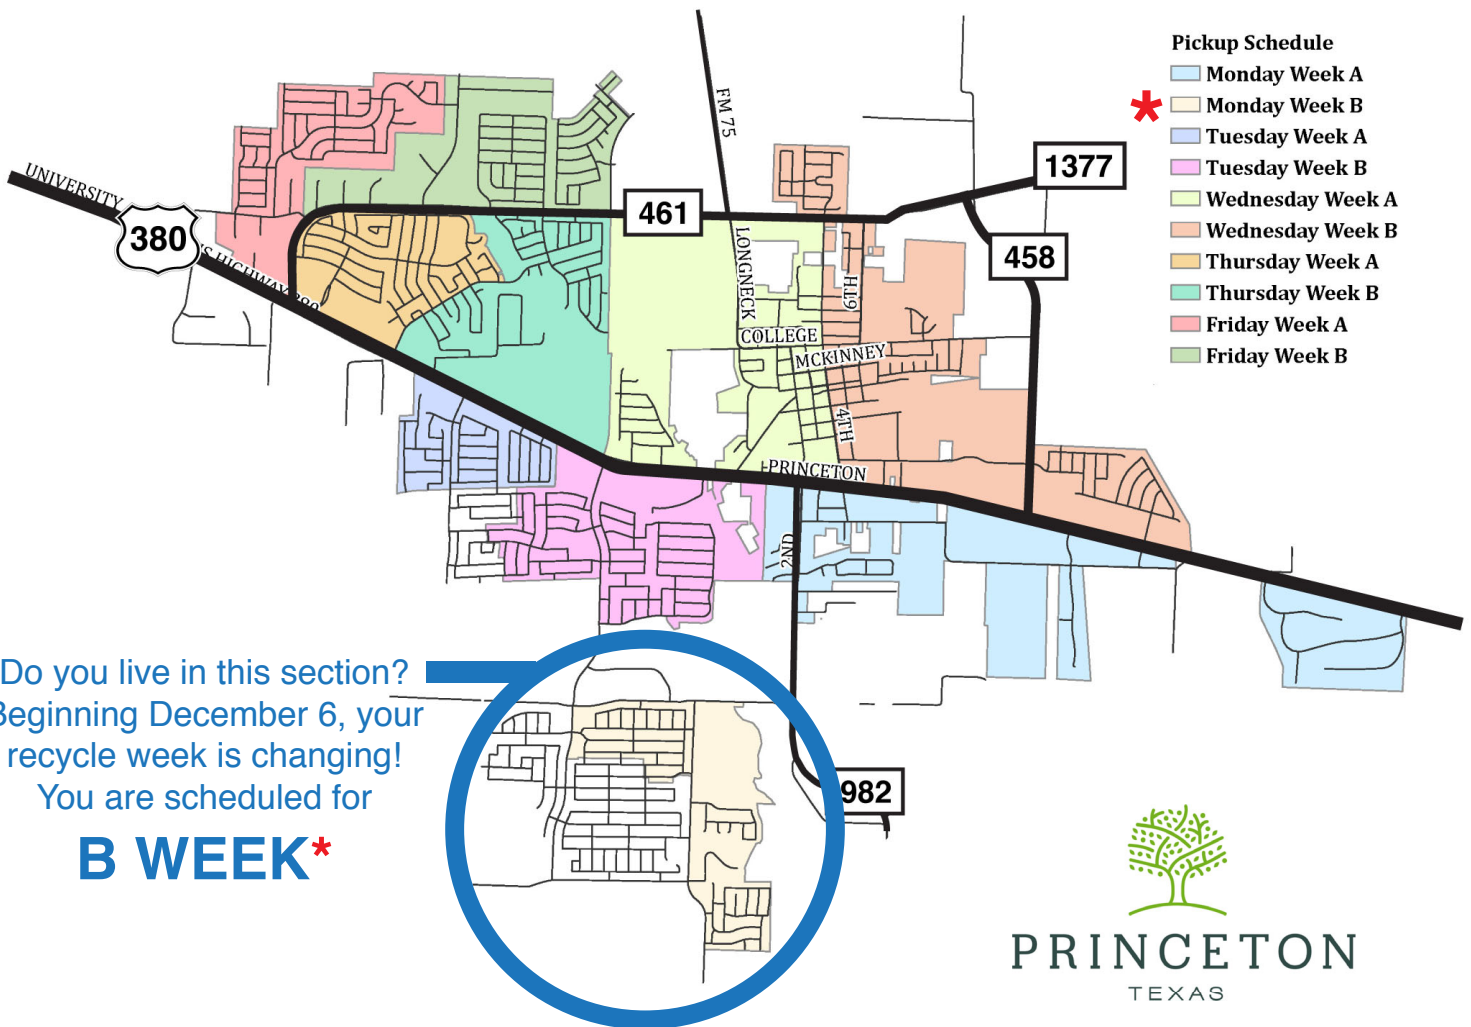

EFFECTIVE DEC 6

YOUR NEW SCHEDULED RECYCLE WEEK IS

Questions?

972.392.9300/Option 2

www.CommunityWasteDisposal.com/find-my-city/princeton/