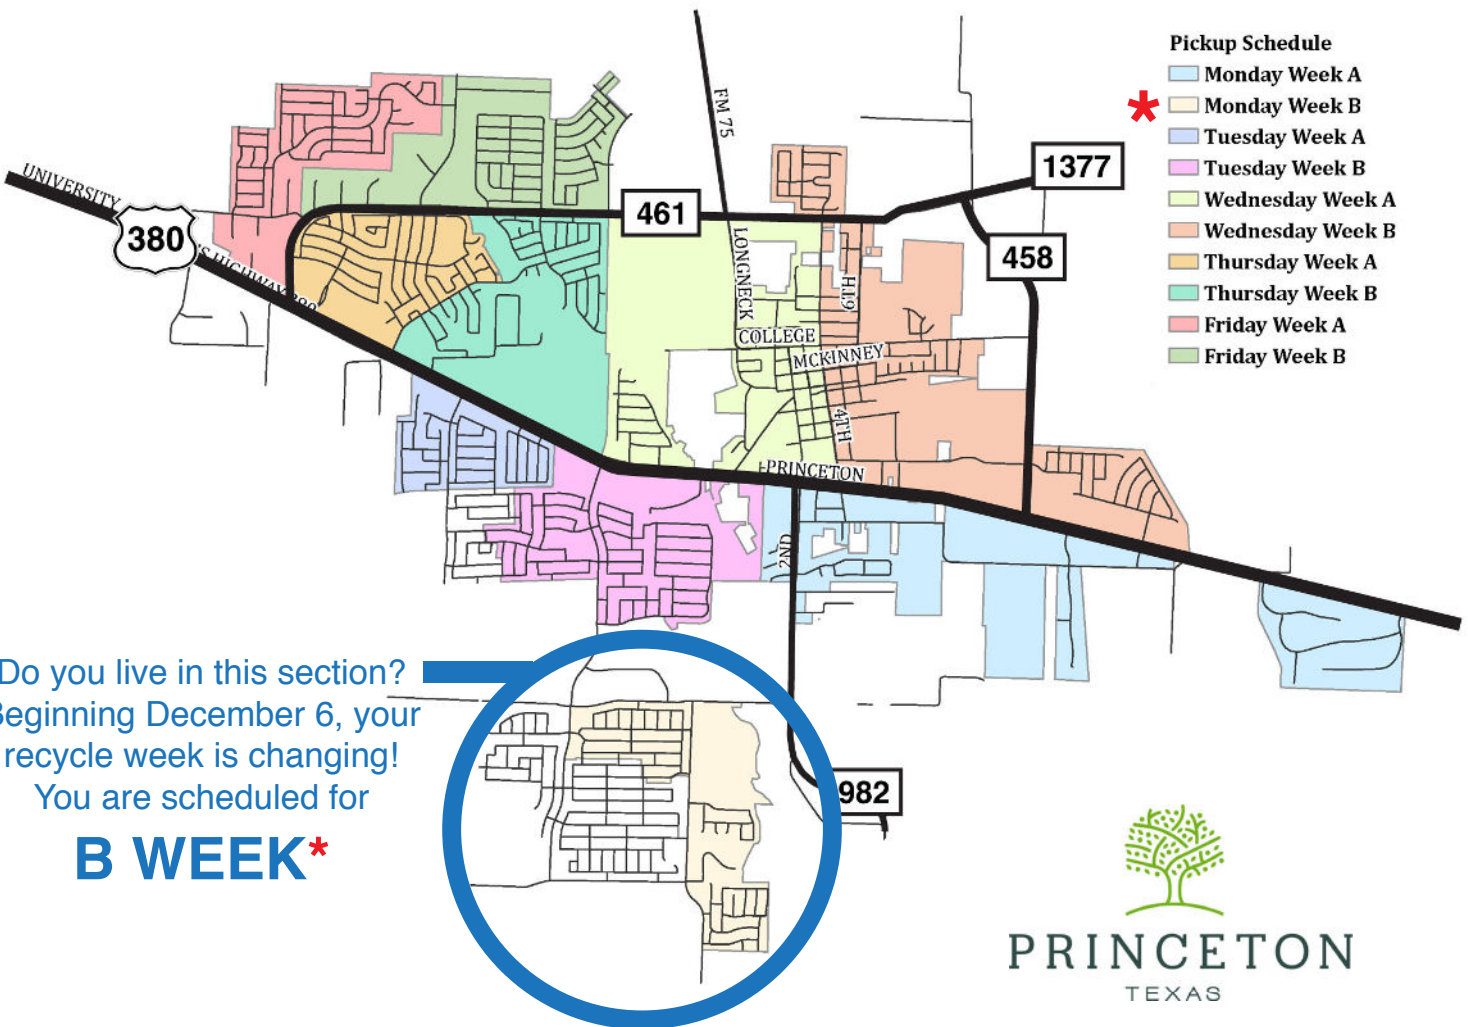

EFFECTIVE DEC 6

YOUR NEW SCHEDULED RECYCLE WEEK IS

Questions?

972.392.9300/Option 2

www.CommunityWasteDisposal.com/find-my-city/princeton/