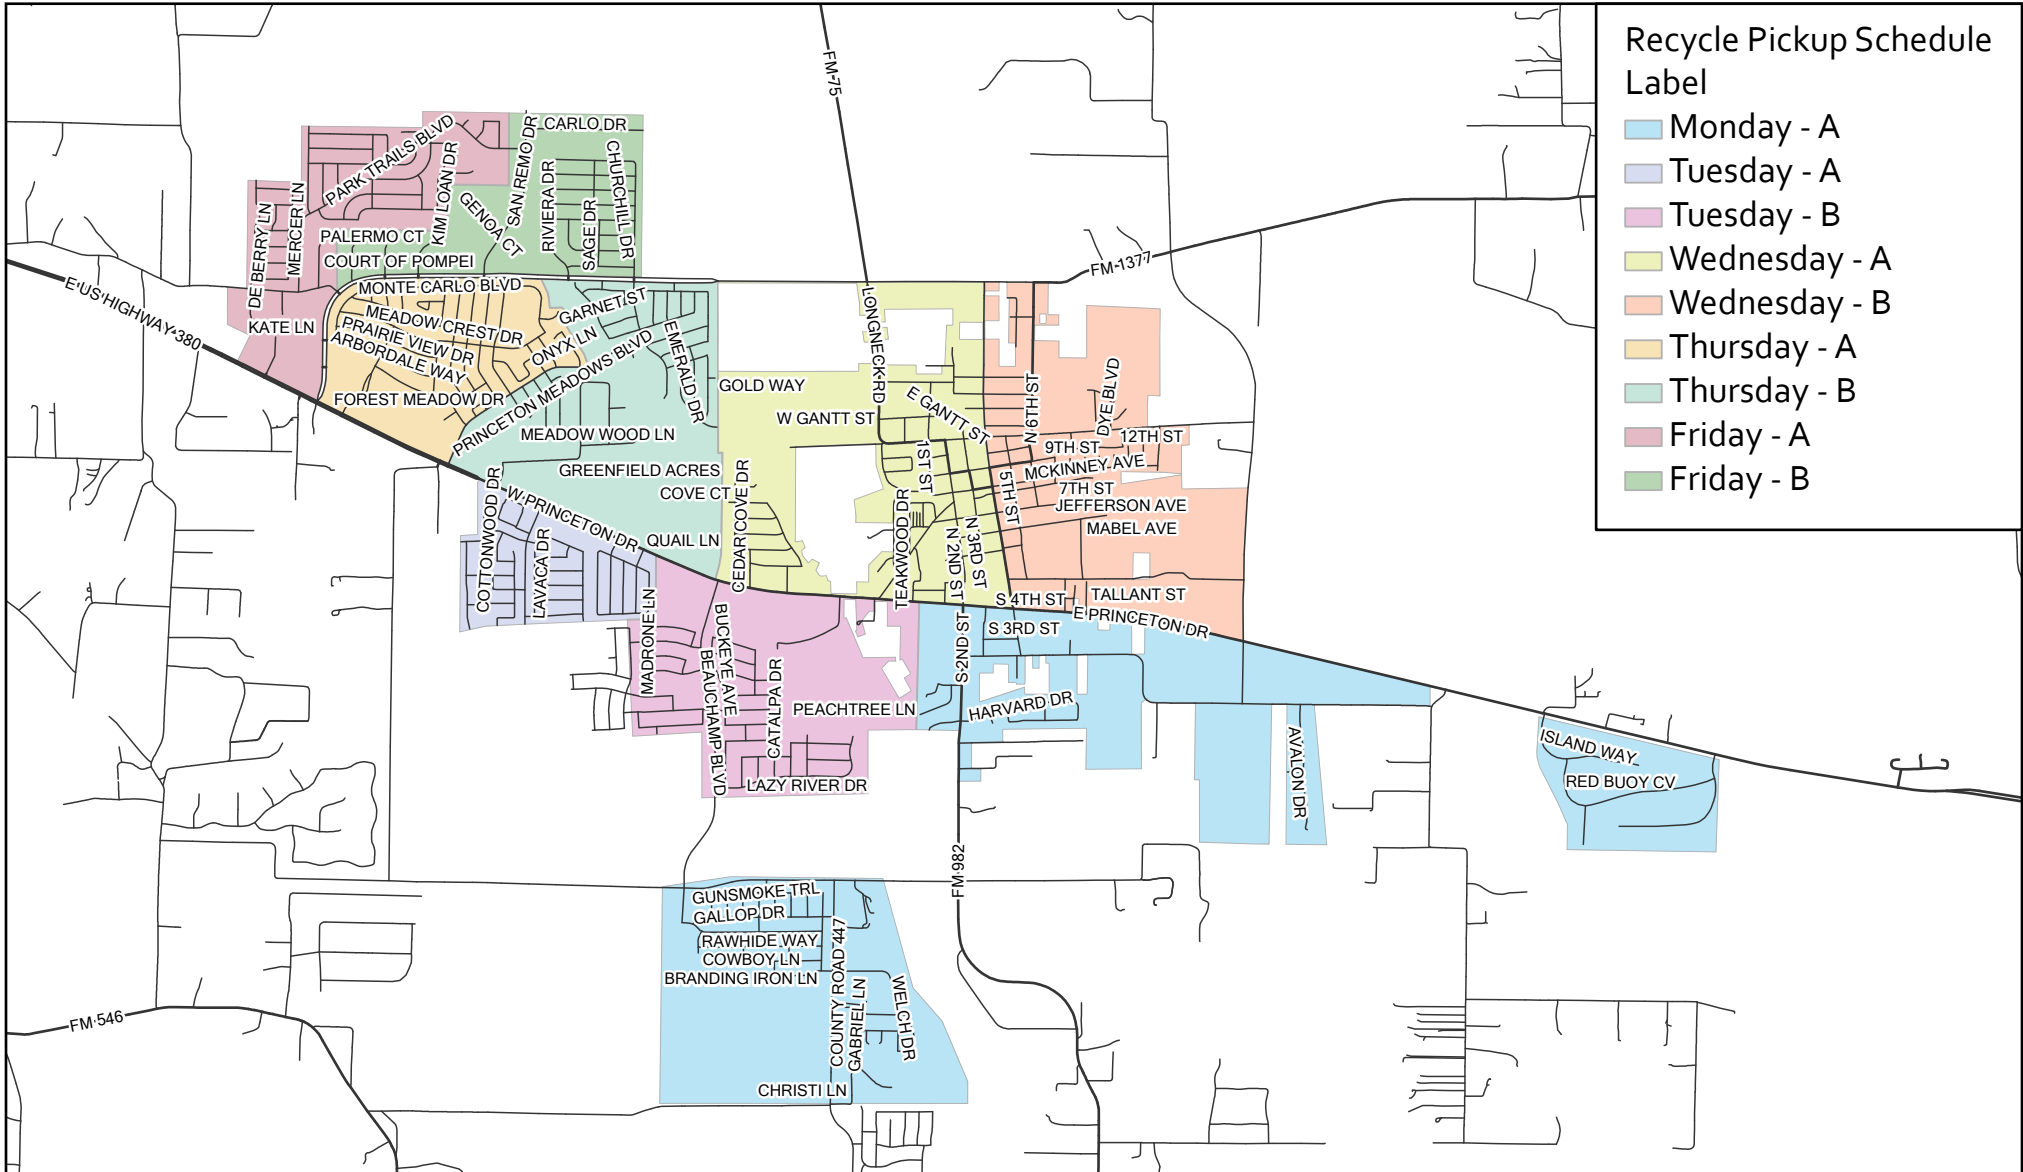

CITY OF PRINCETON PICKUP ZONES

RECYCLE PICKUP OVERVIEW

Created by: NewEdge
Last Updated: 5/18/2020

Recycle Pickup Schedule Label

- Monday - A
- Tuesday - A
- Tuesday - B
- Wednesday - A
- Wednesday - B
- Thursday - A
- Thursday - B
- Friday - A
- Friday - B