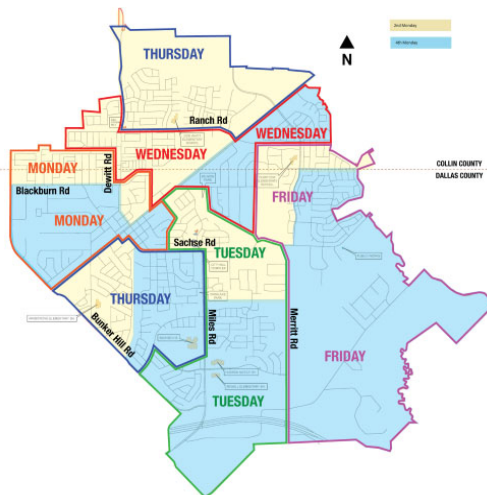

SACHSE 2019 BULK AND BRUSH SCHEDULE

APRIL						
S	M	T	W	Th	F	S
	1	2	3	4	5	6
7	8	9	10	11	12	13
14	15	16	17	18	19	20
21	22	23	24	25	26	27
28	29	30				

MAY						
S	M	T	W	Th	F	S
			1	2	3	4
5	6	7	8	9	10	11
12	13	14	15	16	17	18
19	20	21	22	23	24	25
26	27	28	29	30	31	

JUNE						
S	M	T	W	Th	F	S
						1
2	3	4	5	6	7	8
9	10	11	12	13	14	15
16	17	18	19	20	21	22
23 30	24	25	26	27	28	29

JULY						
S	M	T	W	Th	F	S
	1	2	3	4	5	6
7	8	9	10	11	12	13
14	15	16	17	18	19	20
21	22	23	24	25	26	27
28	29	30	31			

AUGUST						
S	M	T	W	Th	F	S
				1	2	3
4	5	6	7	8	9	10
11	12	13	14	15	16	17
18	19	20	21	22	23	24
25	26	27	28	29	30	31

SEPTEMBER						
S	M	T	W	Th	F	S
1	2	3	4	5	6	7
8	9	10	11	12	13	14
15	16	17	18	19	20	21
22	23	24	25	26	27	28
29	30					

DECEMBER						
S	M	T	W	Th	F	S
1	2	3	4	5	6	7
8	9	10	11	12	13	14
15	16	17	18	19	20	21
22	23	24	25	26	27	28
29	30	31				

SEE MAP FOR YOUR BULK SERVICE WEEK

On regularly scheduled service day

On regularly scheduled service day