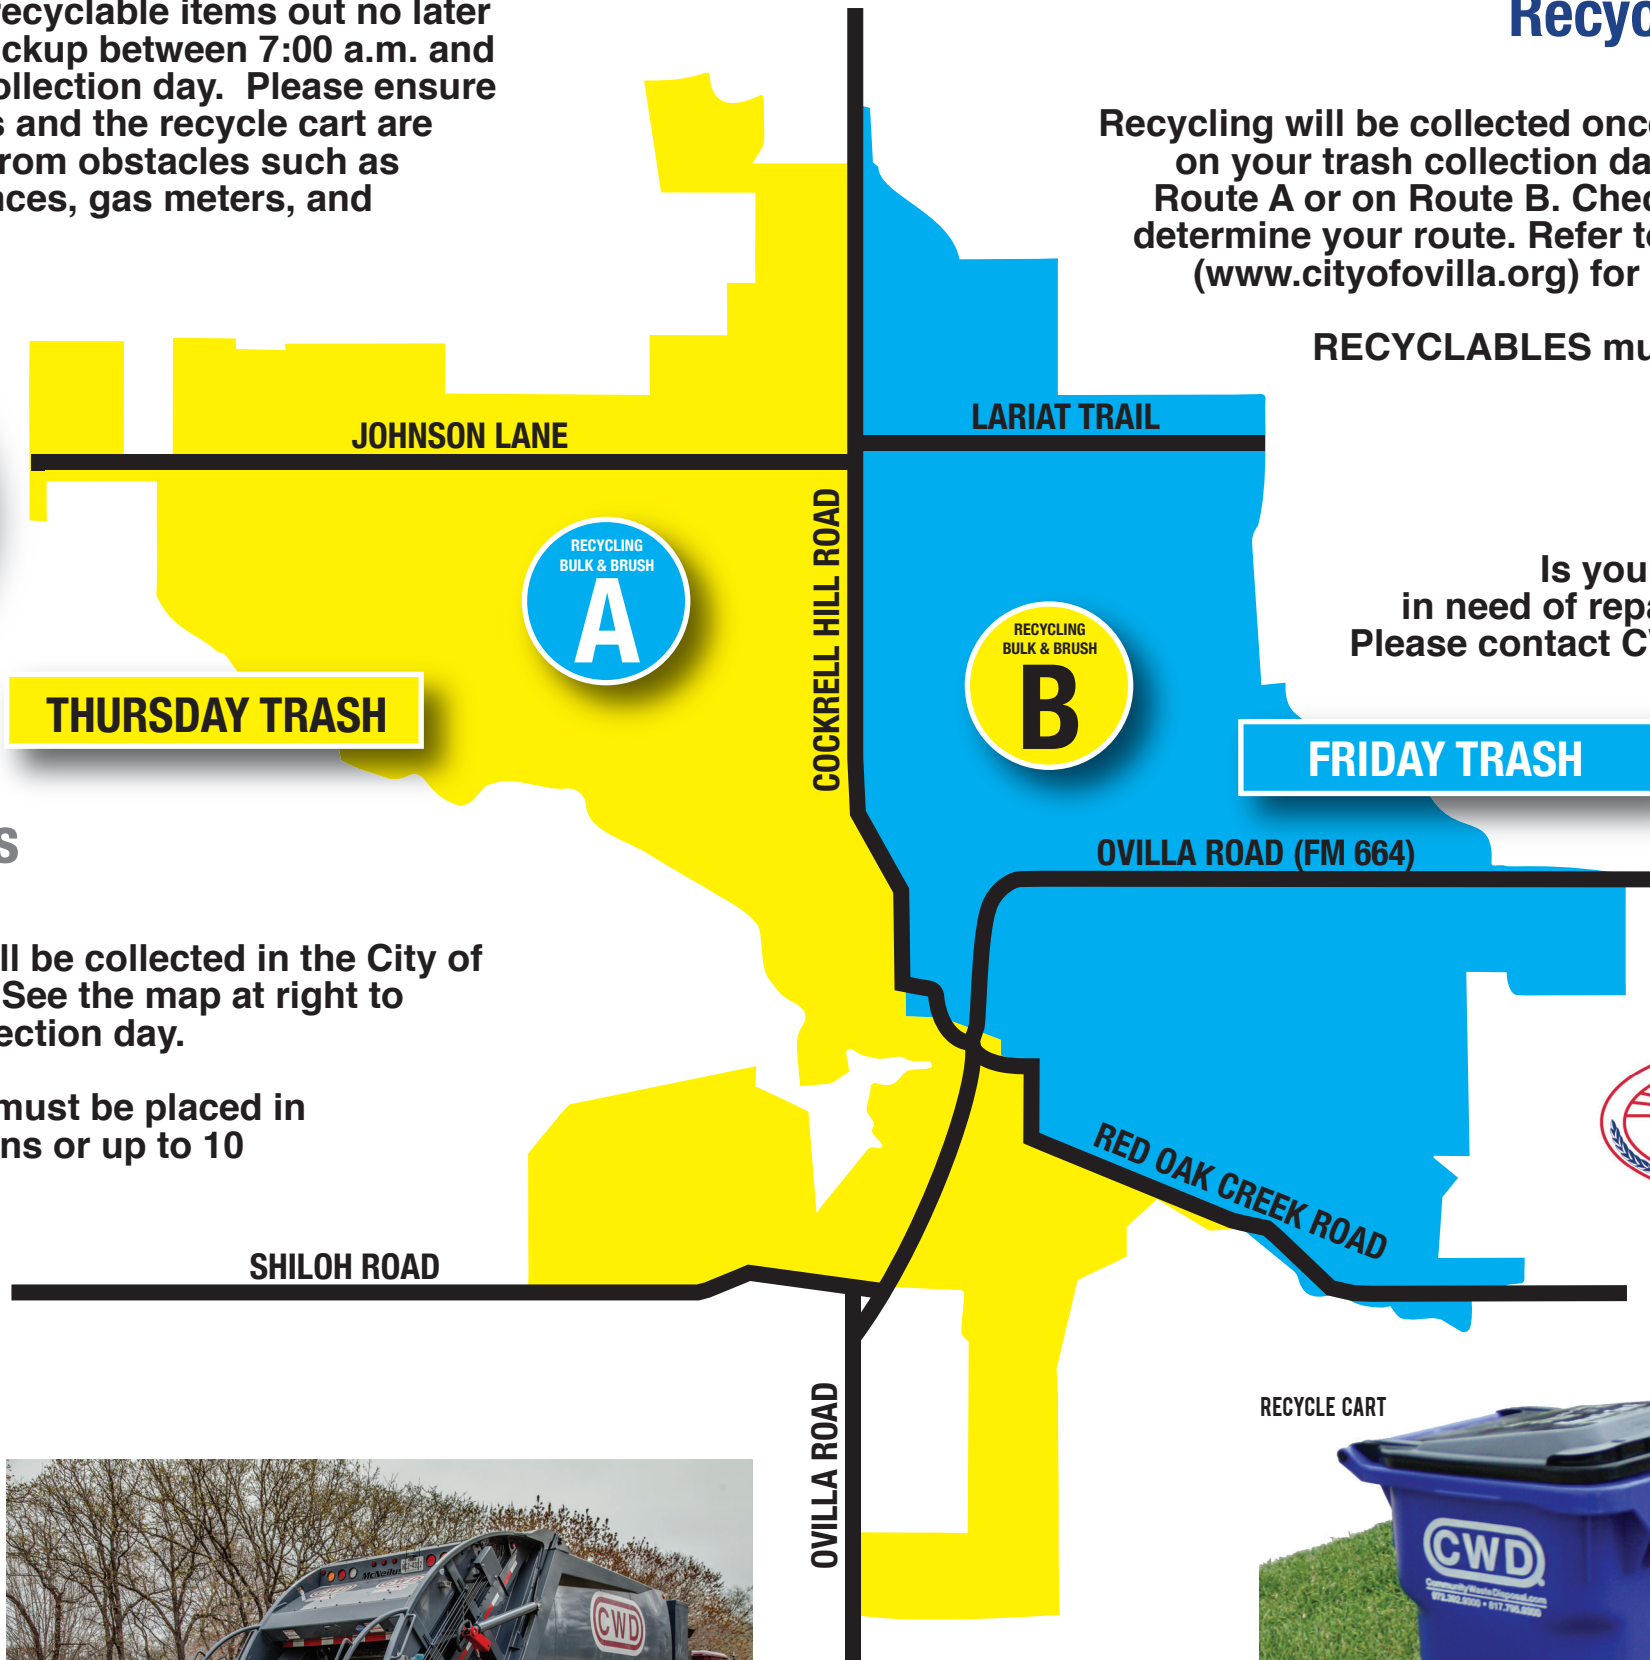

Place all trash and recyclable items out no later than 7:00 a.m. for pickup between 7:00 a.m. and 7:00 p.m. on your collection day. Please ensure the trash containers and the recycle cart are three (3) feet away from obstacles such as mailboxes, cars, fences, gas meters, and drainage ditches.

MORE INFORMATION CAN BE FOUND AT WWW.CITYOFVILLA.ORG

Trash Services

Residential trash will be collected in the City of Ovilla once a week. See the map at right to determine your collection day.

Household TRASH must be placed in customer-owned cans or up to 10 disposable bags.

When filled, containers may not weigh more than 50 pounds.

Recycling Services

Recycling will be collected once every other week, on your trash collection day. You are either on Route A or on Route B. Check the map at left to determine your route. Refer to the City's website (www.cityofvilla.org) for a current schedule.

RECYCLABLES must be placed inside the BLUE 95-gallon recycle cart.

Is your cart damaged and in need of repair or replacement? Please contact CWD at 972.392.9300 for assistance.