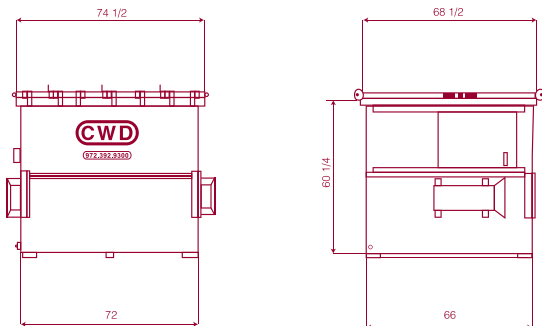

FRONT LOAD CONTAINER DIMENSIONS

2 CUBIC YARDS

3 CUBIC YARDS

4 CUBIC YARDS

6 CUBIC YARDS

**6 CUBIC YARDS
SLANT**

8 CUBIC YARDS